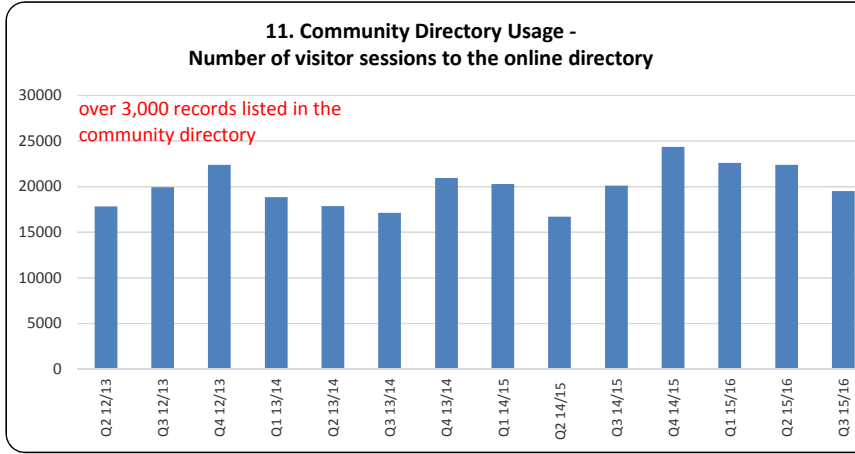

2. Fear of Crime Survey is no longer conducted. Alternative measure to be developed

charts for available indicators reported quarterly

charts for available indicators reported less than quarterly

charts for indicators not currently reported/available