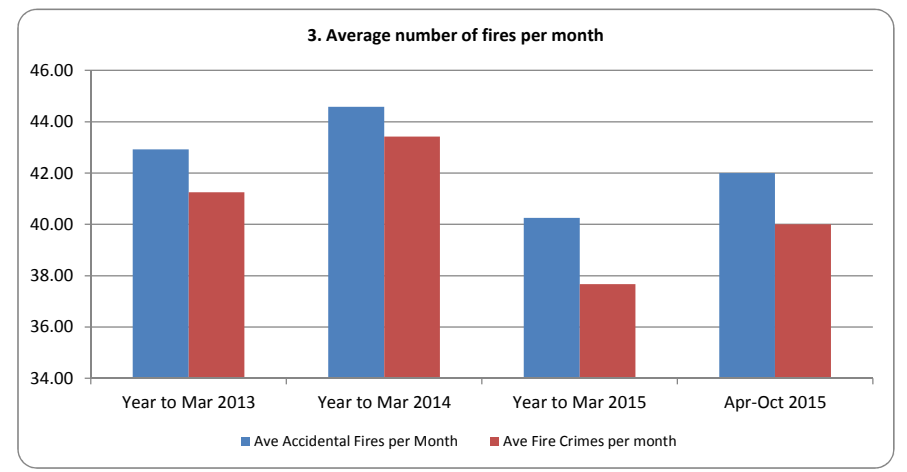

2. Fear of Crime Survey is no longer conducted. Alternative measure to be developed

charts for available indicators reported quarterly

charts for available indicators reported less than quarterly

charts for indicators not currently reported/available