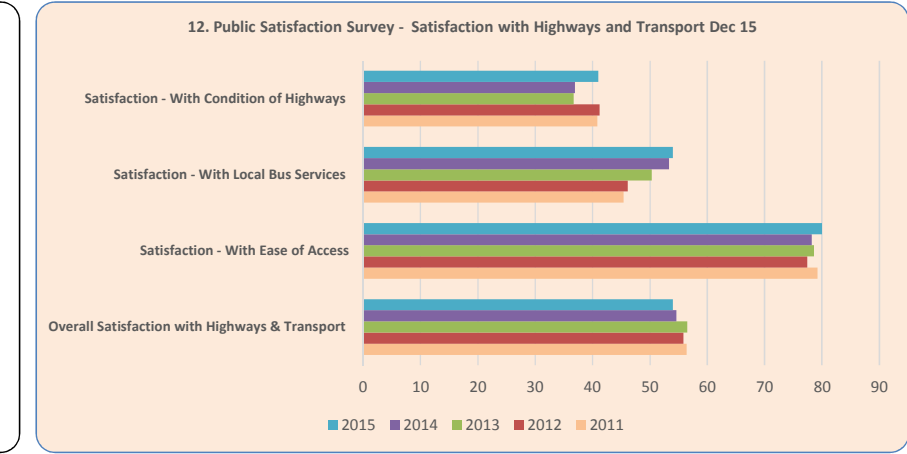

2. Fear of Crime Survey is no longer conducted. Alternative measure to be developed

charts for available indicators reported quarterly

charts for available indicators reported less than quarterly

charts for indicators not currently reported/available