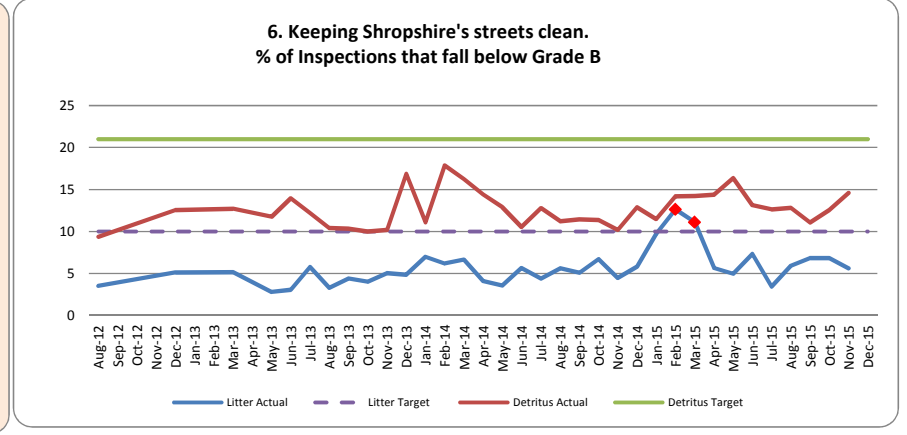

2. Fear of Crime Survey is no longer conducted. Alternative measure to be developed

charts for available indicators reported quarterly

charts for available indicators reported less than quarterly

charts for indicators not currently reported/available