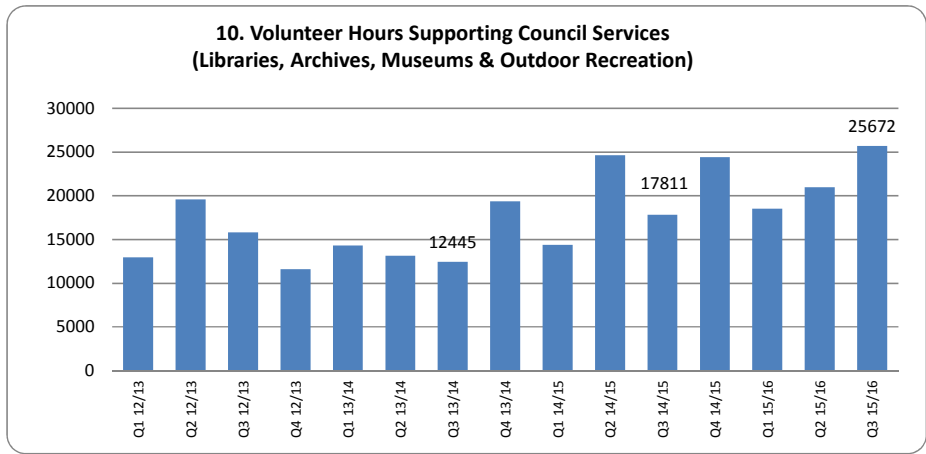

2. Fear of Crime Survey is no longer conducted. Alternative measure to be developed

charts for available indicators reported quarterly

charts for available indicators reported less than quarterly

charts for indicators not currently reported/available