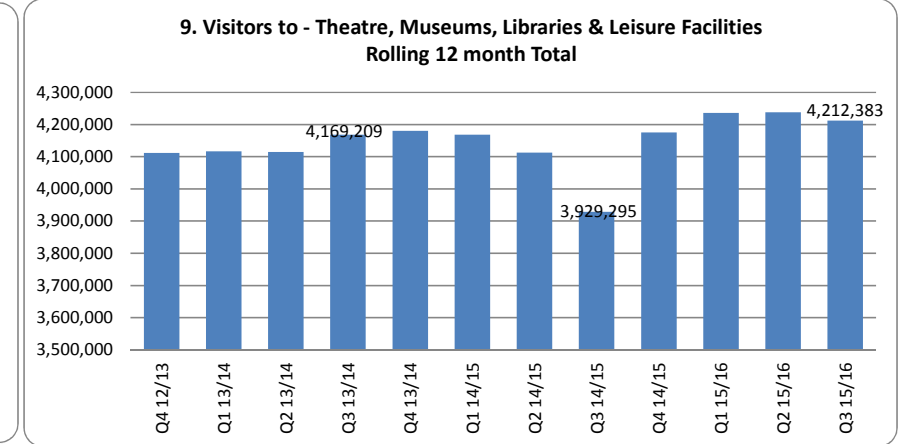

2. Fear of Crime Survey is no longer conducted. Alternative measure to be developed

charts for available indicators reported quarterly

charts for available indicators reported less than quarterly

charts for indicators not currently reported/available