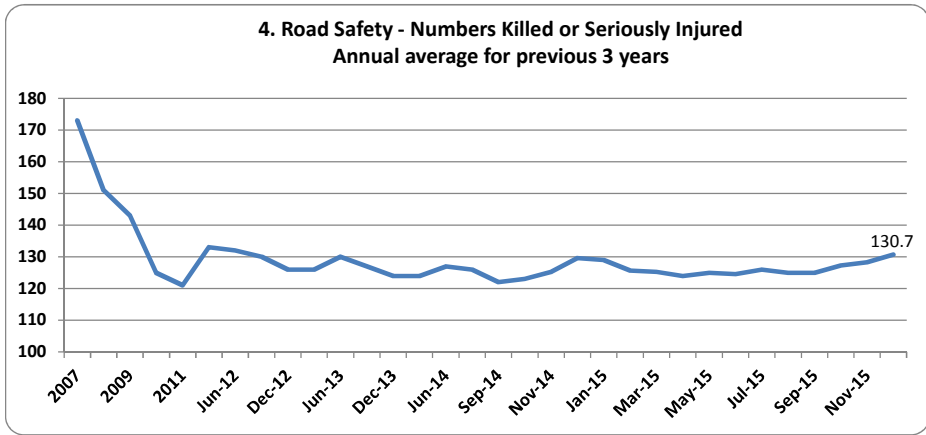

2. Fear of Crime Survey is no longer conducted. Alternative measure to be developed

charts for available indicators reported quarterly

charts for available indicators reported less than quarterly

charts for indicators not currently reported/available