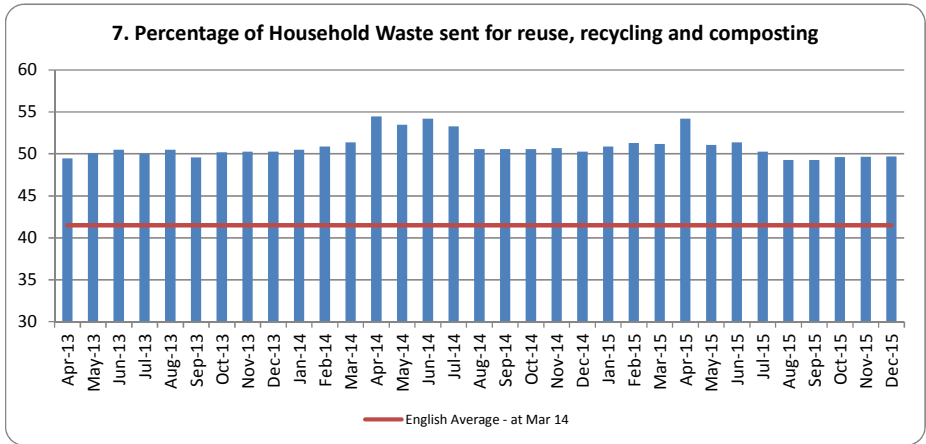

2. Fear of Crime Survey is no longer conducted. Alternative measure to be developed

charts for available indicators reported quarterly

charts for available indicators reported less than quarterly

charts for indicators not currently reported/available